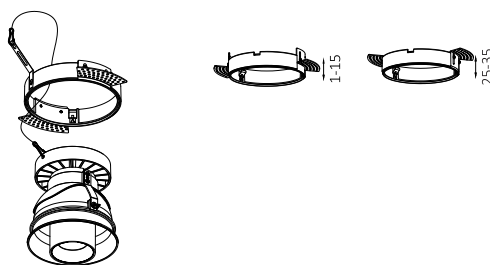

HOTEL Multi Adjust TS

**20W TRIMLESS MULTI ADJUSTABLE DOWNLIGHT
DL3198**

500mA 36V, CRI>90, SDCM<3

FINISHING:
Textured White
Textured Black

IP54  

LIGHT DISTRIBUTION for 2700K
spot 16°

spot 16°			medium 21°		
h(m)	E(lx)	ø(m)	h(m)	E(lx)	ø(m)
1	772.7	ø0.27	1	644.5	ø0.37
2	193.2	ø0.55	2	161.1	ø0.74
3	85.8.6	ø0.83	3	71.6.1	ø1.11
4	48.2.9	ø1.11	4	40.2.8	ø1.48
5	30.9.1	ø1.38	5	25.7.8	ø1.58

 Cutout: 130mm

 5-25mm

 Baffle  AW  AB  SG  SB

Photometric Info

DL3198 15D
DL3198 24D
DL3198 36D