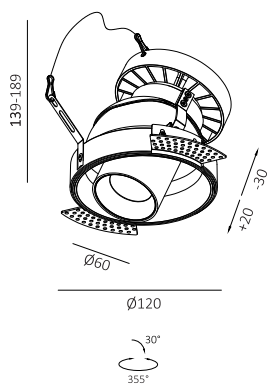

HOTEL Multi Adjust TS

**20W TRIMLESS MULTI ADJUSTABLE DOWNLIGHT
DL3198**

500mA 36V, CRI>90, SDCM<3

FINISHING:
Textured White
Textured Black

IP54  

LIGHT DISTRIBUTION for 2700K
spot 16°

spot 16°			medium 21°		
h(m)	E(lx)	ø(m)	h(m)	E(lx)	ø(m)
1	772.7	ø0.27	1	644.5	ø0.37
2	193.2	ø0.55	2	161.1	ø0.74
3	85.8.6	ø0.83	3	71.6.1	ø1.11
4	48.2.9	ø1.11	4	40.2.8	ø1.48
5	30.9.1	ø1.38	5	25.7.8	ø1.58

 Cutout: 130mm

 5-25mm

 Baffle  AW  AB  SG  SB

Photometric Info

DL3198 15D
DL3198 24D
DL3198 36D